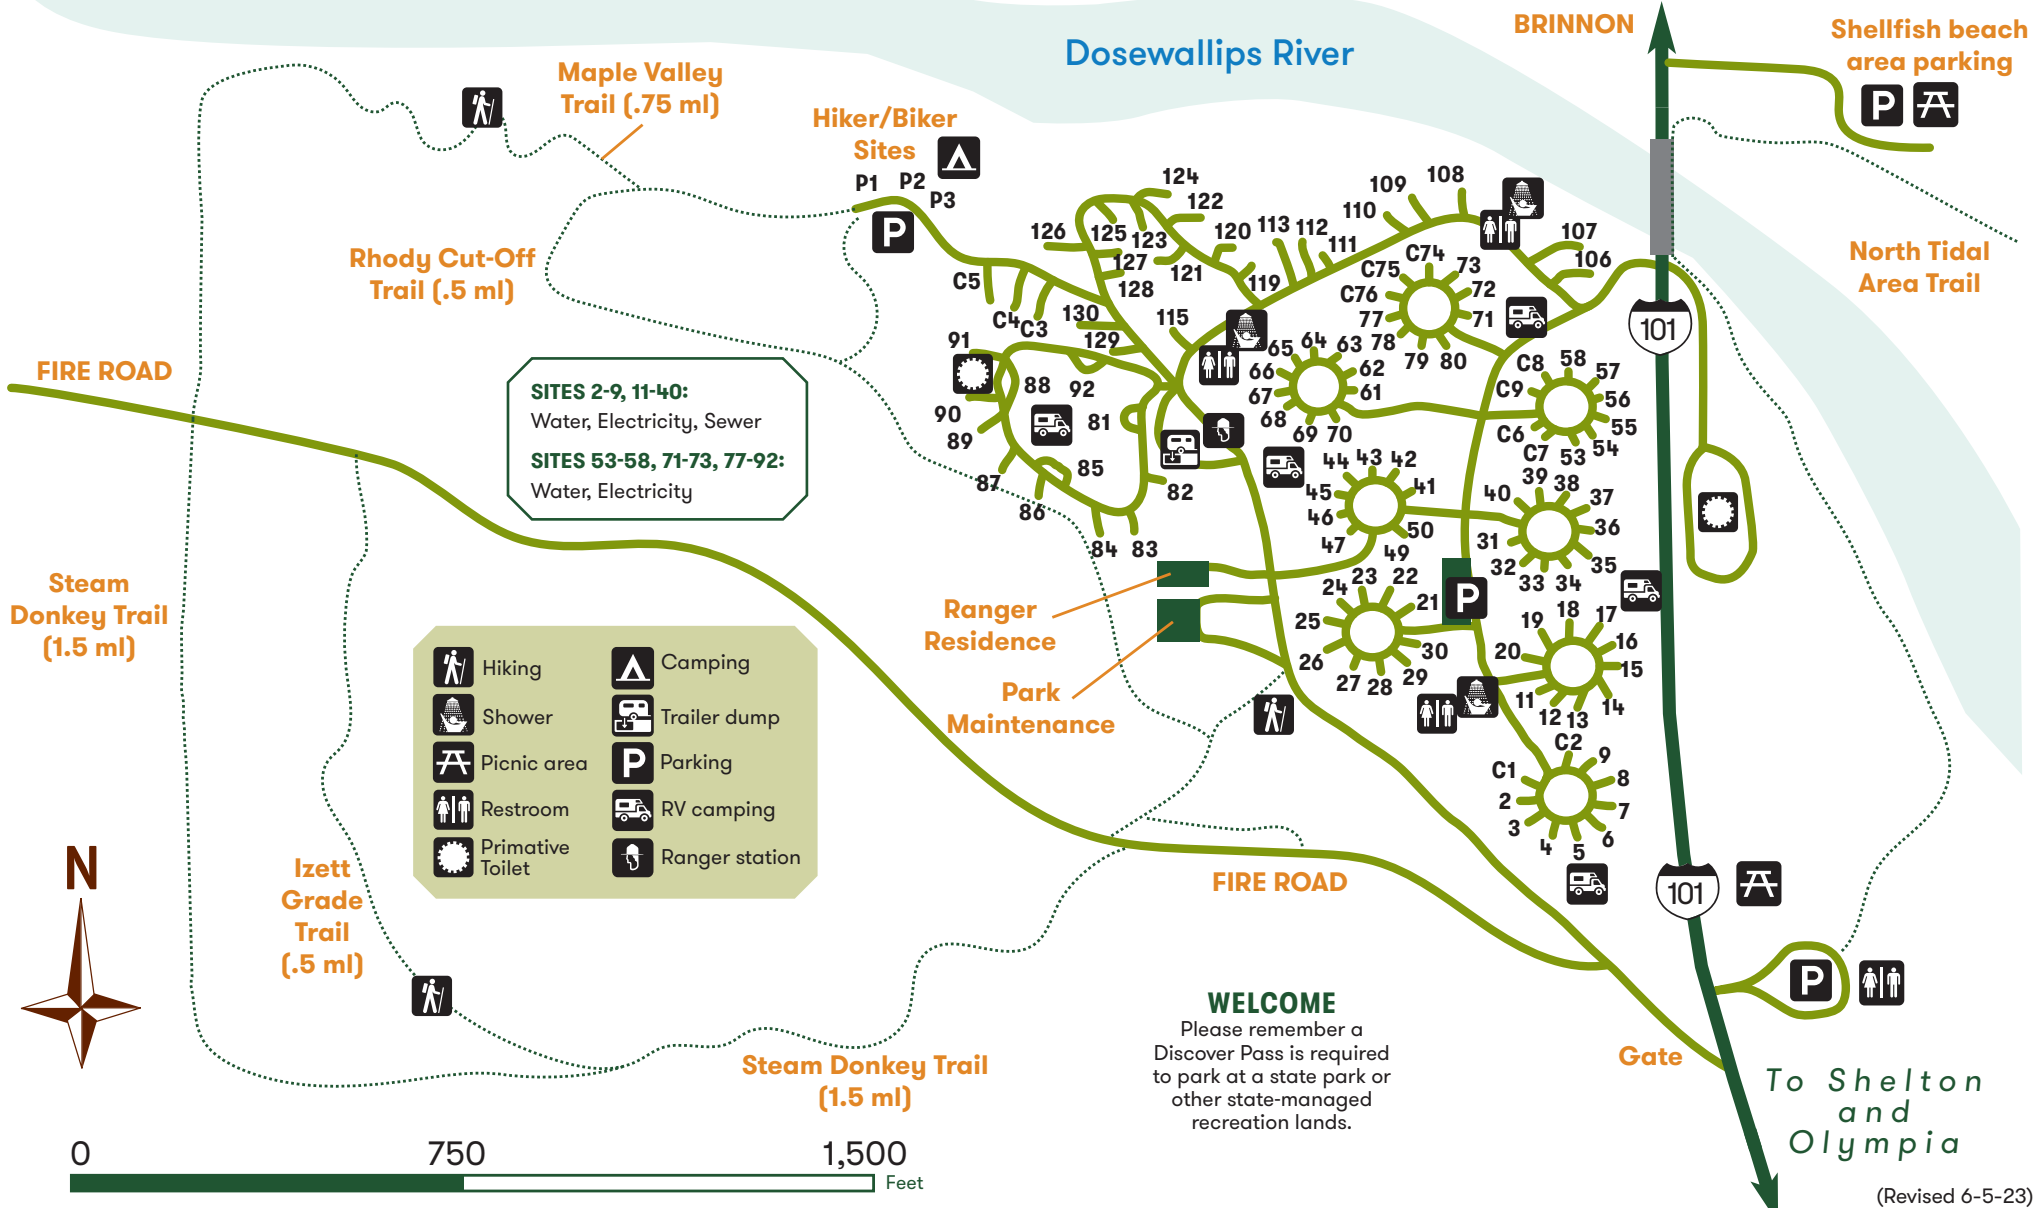

DOSEWALLIPS STATE PARK

To Port Angeles and Port Townsend

- | | | | |
|--|------------------|--|----------------|
| | Hiking | | Camping |
| | Shower | | Trailer dump |
| | Picnic area | | Parking |
| | Restroom | | RV camping |
| | Primitive Toilet | | Ranger station |

(Revised 6-5-23)